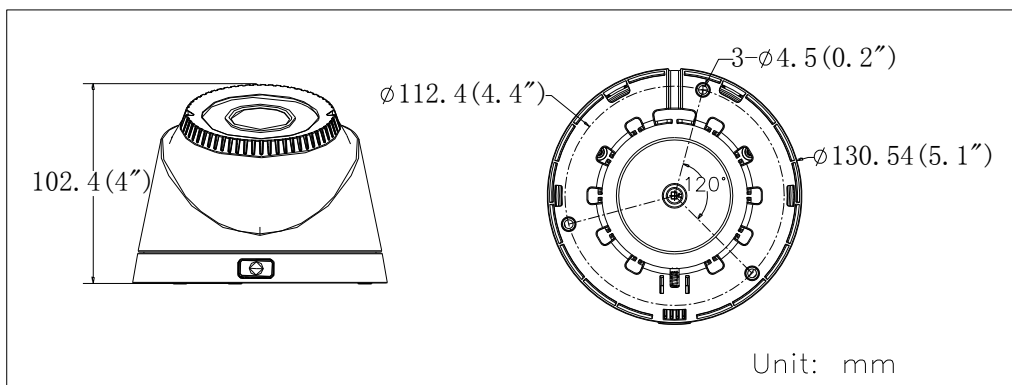

LE-7TURBOVX

HD720p IR Turret Camera

Key Features

- 1 megapixel high-performance CMOS
- Analog HD output, up to 720p resolution
- Day/Night switch
- DNR
- Smart IR
- Up to 40 m IR distance
- Switchable TVI/AHD/CVI/CVBS
- IP66

Dimensions

Specifications

<i>Camera</i>	
Image Sensor	1 MP CMOS image sensor
Signal System	NTSC
Effective Pixels	1296(H) × 732(V)
Min. illumination	0.1 Lux@(F1.2,AGC ON),0 Lux with IR
Shutter Time	1/25 (1/30)s to 1/50,000 s
Lens	2.8 - 12 mm @ F1.4
	Angle of view: 71.78° - 23.42 °
Lens Mount	φ14
Day & Night	ICR
Angle Adjustment	Pan: 0° to 360°, Tilt: 0° to 75°, Rotation: 0° to 360°
Synchronization	Internal synchronization
Video Frame Rate	720p@30fps
HD Video Output	1 analog HD output
S/N Ratio	>62dB
<i>General</i>	
Operating Conditions	-40 °C to 60 °C (-40 °F to 140 °F), Humidity 90% or less (non-condensing)
Power Supply	12 VDC ± 15%
Power Consumption	Max. 4 W
Protection Level	IP66
IR Range	Up to 40 m
Dimensions	Φ130.54 × 102.4mm (Φ5.1" × 4")
Weight	Approx. 710g