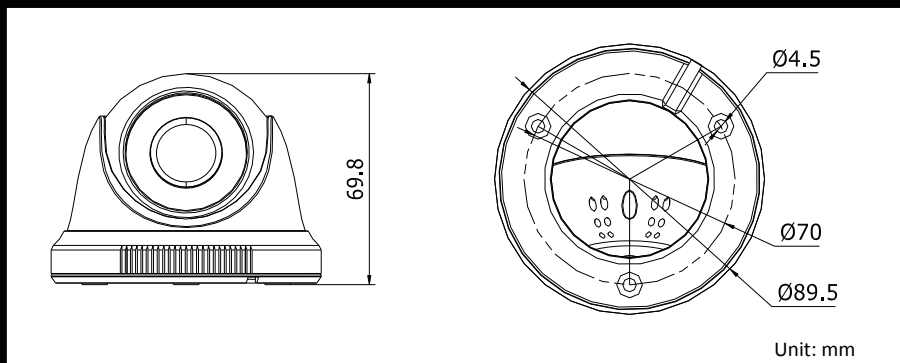

### Key Features

- 1 Megapixel high-performance CMOS
- Analog HD output, up to 720P resolution
- True Day/Night
- DNR, Smart IR
- Up to 20m IR distance
- IP66 weatherproof

### Dimensions

## Specifications

<b>Camera</b>	
Image Sensor	1MP CMOS Image Sensor
Signal System	NTSC
Effective Pixels	1296(H)*732(V)
Min. illumination	0.1 Lux @ (F1.2,AGC ON),0 Lux with IR
Shutter Time	1/25(1/30)s to 1/50,000s
Lens	2.8mm
	Angle of View: 92°(2.8mm)
Lens Mount	M12
Day & Night	ICR
Angle Adjustment	Pan: 0 - 360°, Tilt: 0 - 75°, Rotation: 0 - 360°
Synchronization	Internal synchronization
Video Frame Rate	720p@25fps/720p@30fps
HD Video Output	1 Analog HD output
S/N Ratio	> 62dB
<b>General</b>	
Operating Conditions	-40 °C – 60 °C (-40 °F – 140 °F), Humidity 90% or less (non-condensing)
Power Supply	12 VDC ± 15%
Power Consumption	Max. 4W
Protection Level	IP66
IR Range	Up to 20m
Dimensions	Φ89.5 × 69.8 mm(Φ3.52" × 2.75")
Weight	340 g