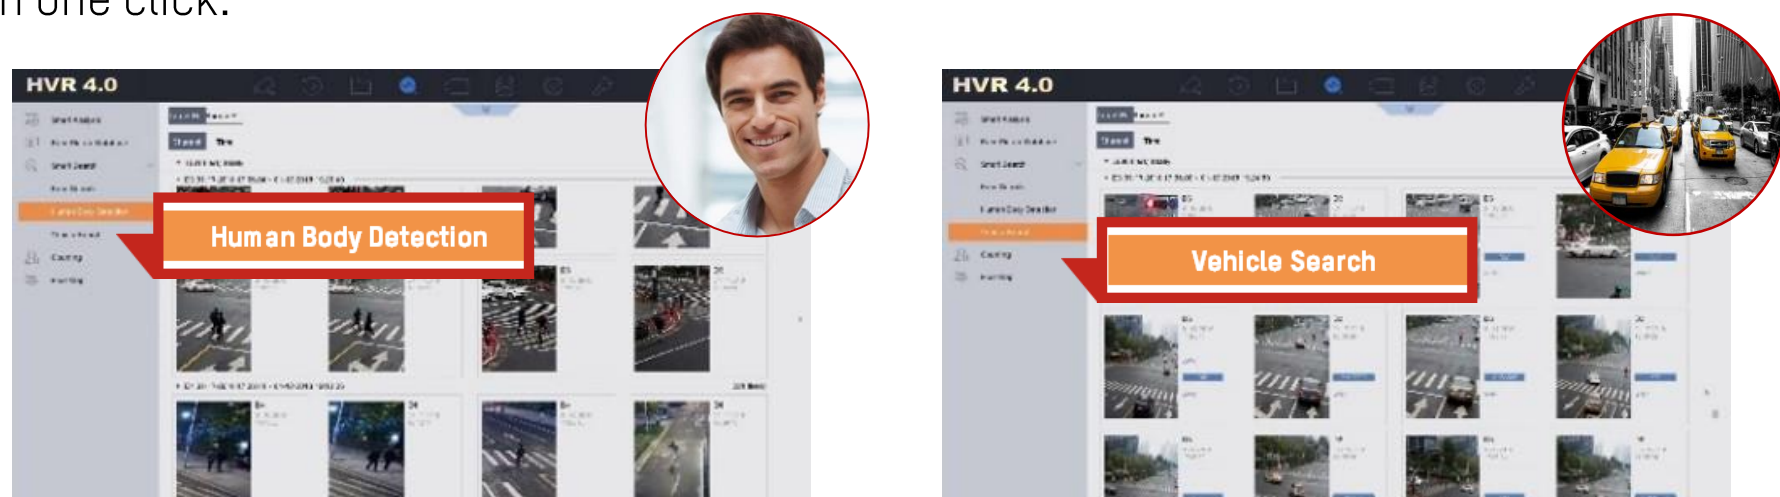

AcuSense Turbo HD DVR detects moving targets, and extracts targets like human bodies and vehicles.

False Alarm Filter

Only human and vehicle intrusion alarms will be sent to the alarm centre. Alarms triggered by animals or non-threatening objects will be filtered out.

Quick Target Search

Users can search and view video clips related to specific human or vehicle intrusion events with one click.

Human/Vehicle Search

ColorVu Turbo HD Camera

ColorVu

The **24/7 chromatic imaging** technology turns dark night into colorful day