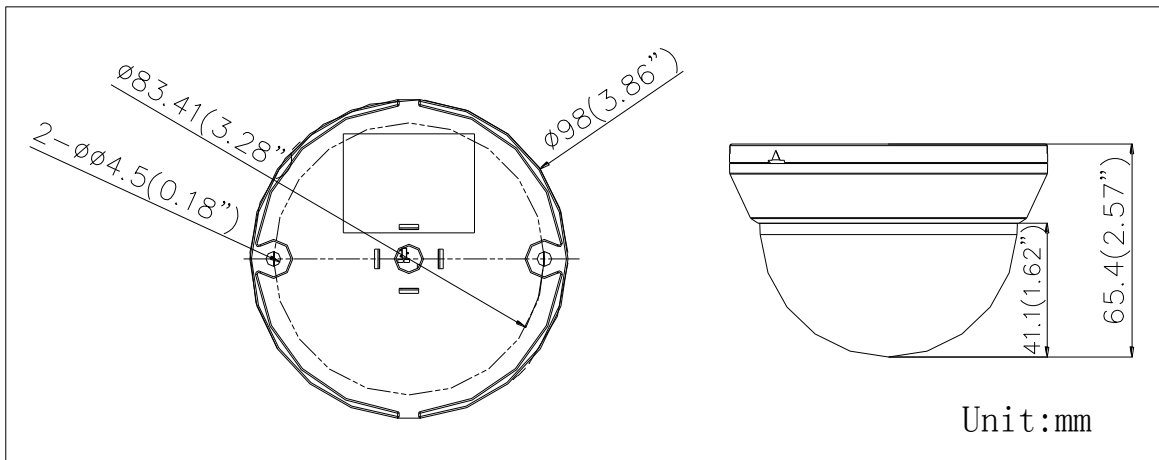

Dimensions