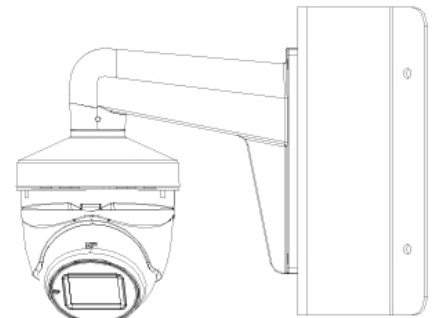

Accessories

DS-1276ZJ-SUS
Corner Mount