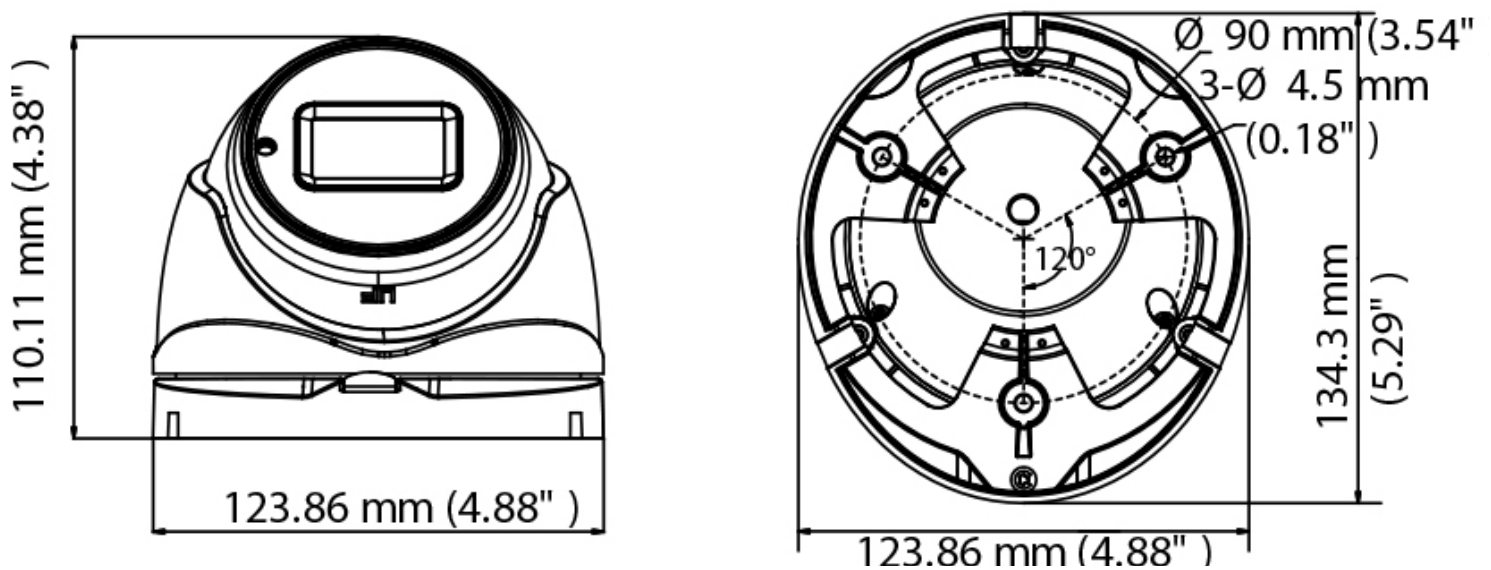

E50TURBOZ(W)

5 MP Turret Camera

Key Features

- 5 MP high performance COMS
- 2560 × 1944 resolution
- 2.7 mm to 13.5 mm motorized vari-focal lens
- EXIR 2.0, smart IR, up to 40 m IR distanc
- OSD menu, 2D DNR, DWDR
- 4 in 1 video output (switchable TVI/AHD/CVI/CVBS)
- IP67
- Up the coax (HIKVISION-C)

Dimension

Specifications

Camera	
Image Sensor	5 MP CMOS image sensor
Resolution	2560 (H) × 1944 (V)
Min. Illumination	Color: 0.01 Lux @ (F1.2, AGC ON), 0 Lux with IR
Shutter Time	PAL: 1/25 s to 1/50,000 s NTSC: 1/30 s to 1/50,000 s
Lens	2.7 mm to 13.5 mm motorized vari-focal lens
Horizontal Field of View	95.7° to 29.1°
Lens Mount	Ø 14
Day & Night	IR cut filter
Angle Adjustment	Pan: 0° to 360°; Tilt: 0° to 75°; Rotate: 0° to 360°
Synchronization	Internal synchronization
Frame Rate	PAL: 5 MP@20fps, 4 MP@25fps, 1080p@25fps NTSC: 5 MP@20fps, 4 MP@30fps, 1080p@30fps
Menu	
AGC	Support
D/N Mode	Auto/Color/BW (Black and White)
White Balance	ATW/MWB
BLC	Support
DWDR (Digital Wide Dynamic Range)	Support
Functions	Brightness, Sharpness, DNR, Mirror, Smart IR
Interface	
Video Output	1 HD analog output
Switch Button	TVI/AHD/CVI/CVBS
General	
Operating Conditions	-40 °C to 60 °C (-40 °F to 140 °F), humidity: 90% or less (non-condensation)
Power Supply	12 VDC ±25%
Power Consumption	Max. 6.3 W
Protection Level	IP67
Material	Metal
IR Range	Up to 40 m
Communication	Up the coax, Protocol: HIKVISION-C (TVI output)
Dimensions	123.86 mm × 134.3 mm × 110.11 mm (4.88" × 5.29" × 4.38")
Weight	Approx. 580 g (1.28 lb.)