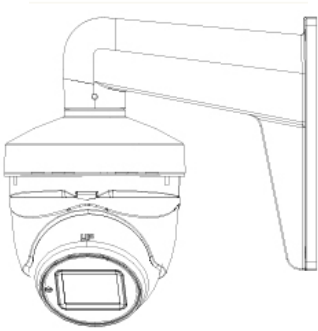

Accessories

DS-1273ZJ-130-TRL
Wall Mounting