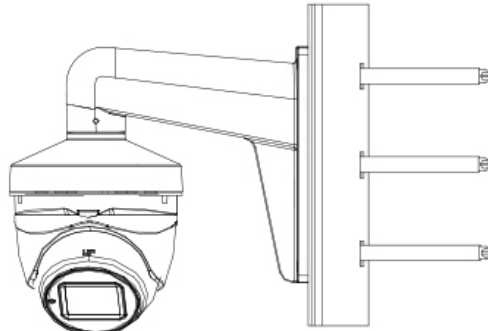

Accessories

DS-1275ZJ-SUS
Vertical Pole Mount