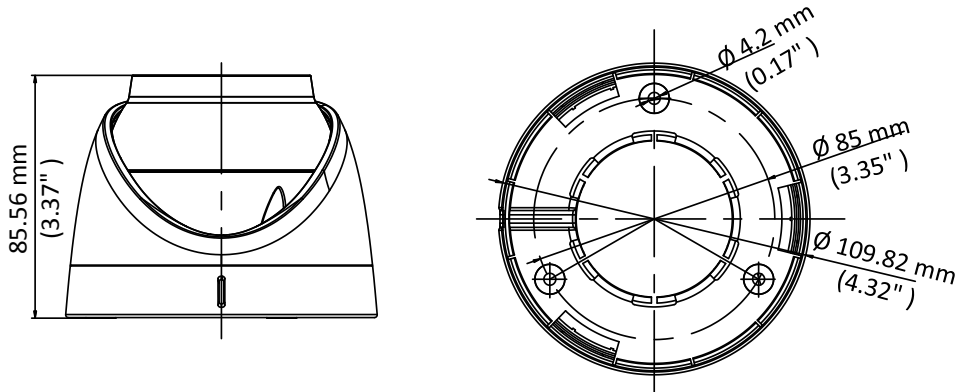

Order Model

DS-2CE72DFT-F

Dimension