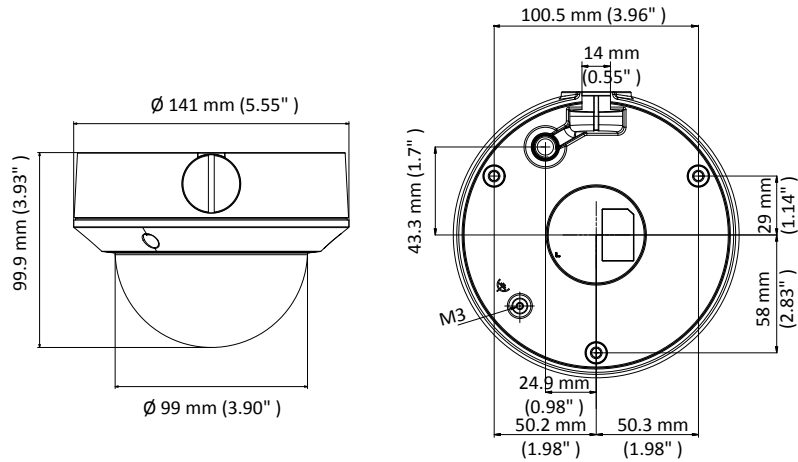

DS-2CE5AD0T-VPIT3F 2 MP Vandal Proof VF Dome Camera

Key Features

- 2 megapixel high performance COMS
- 1920 × 1080 resolution
- 2.8 mm to 12 mm vari-focal lens
- EXIR 2.0, smart IR, up to 40 m IR distance
- 4 in 1 video output (switchable TVI/AHD/CVI/CVBS)
- IP67, IK10
- Up the coax (HIKVISION-C)

Specifications

Camera	
Image Sensor	2.0 megapixel progressive scan CMOS
Signal System	PAL/NTSC
Frame Rate	PAL: 1080p@25fps NTSC: 1080p@30fps
Resolution	1920 (H) × 1080 (V)
Min. illumination	Color: 0.01 Lux@(F1.2, AGC ON), 0 Lux with IR
Shutter Time	PAL: 1/25 s to 1/50, 000 s NTSC: 1/30 s to 1/50, 000 s
Lens	2.8 mm to 12 mm vari-focal lens
Horizontal Field of View	102.25 ° to 32 °
Lens Mount	Φ14
Day & Night	IR cut filter
Angle Adjustment	Pan: 0° to 355°, Tilt: 0° to 70°, Rotation: 0° to 355°
Synchronization	Internal synchronization
Menu	
AGC	Low/middle/high
Day/Night Mode	Smart/color/BW(Black and White)
Backlight Compensation	Yes
DWDR	Yes
Language	English, Chinese
Functions	Brightness, Sharpness, DNR, Mirror
Interface	
Video Output	1 HD analog output
Switch Button	TVI/AHD/CVI/CVBS
General	
Operating Conditions	-40 °C to 60 °C (-40 °F to 140 °F), Humidity 90% or less (non-condensation)
Power Supply	12 VDC ±25%
Power Consumption	Max. 4 W
Protection Level	IP67, IK10
Material	Metal
IR Range	Up to 40 m
Communication	Up the coax, Protocol: HIKVISION-C (TVI output)
Dimensions	∅ 141 mm × 99.9 mm (∅ 5.55" × 3.93")
Weight	Approx. 800 g (1.76 lb.)

Order Models

DS-2CE5AD0T-VPIT3F

Dimension

Accessory

DS-1273ZJ-135
Wall Mount

DS-1275ZJ-SUS
Vertical Pole Mount

DS-1276ZJ-SUS
Corner Mount

DS-1271ZJ-135
Pendant Mount