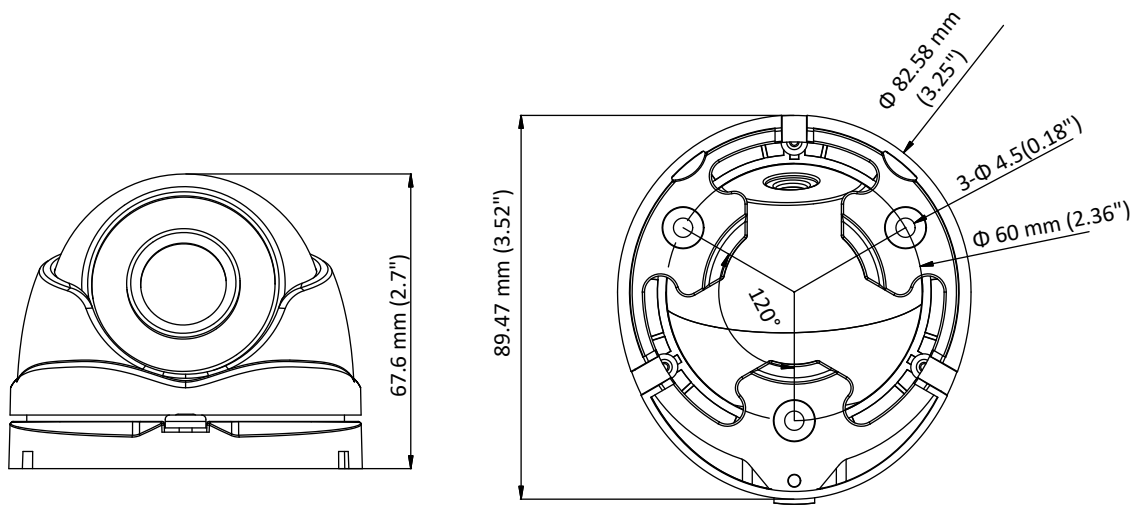

## Specification

<b>Camera</b>	
Image Sensor	1 MP CMOS Image Sensor
Signal System	PAL/NTSC
Effective Pixels	1296 (H) × 732 (V)
Min. illumination	0.1 Lux@(F1.2,AGC ON), 0 Lux with IR
Shutter Time	1/25 (1/30) s to 1/50,000 s
Lens	2.8 mm, 3.6 mm, 6 mm optional
	Field of view: 70.9° (3.6 mm), 92° (2.8 mm), 56.7° (6 mm)
Lens Mount	M12
Day & Night	ICR
Angle Adjustment	Pan: 0° to 360°, Tilt: 0° to 75°, Rotation: 0° to 360°
Synchronization	Internal synchronization
Video Frame Rate	720p@25fps/720p@30fps
HD Video Output	1 analog HD output
S/N Ratio	>62 dB
<b>General</b>	
Operating Conditions	-40 °C to 60 °C (-40 °F to 140 °F), Humidity: 90% or less (non-condensation)
Power Supply	12 V DC ± 15%
Power Consumption	Max. 4 W
Protection Level	IP66
IR Range	Up to 20 m
Dimensions	89.47 × 67.6 mm (3.52" × 2.7")
Weight	340 g (0.75 lb.)

## Dimensions