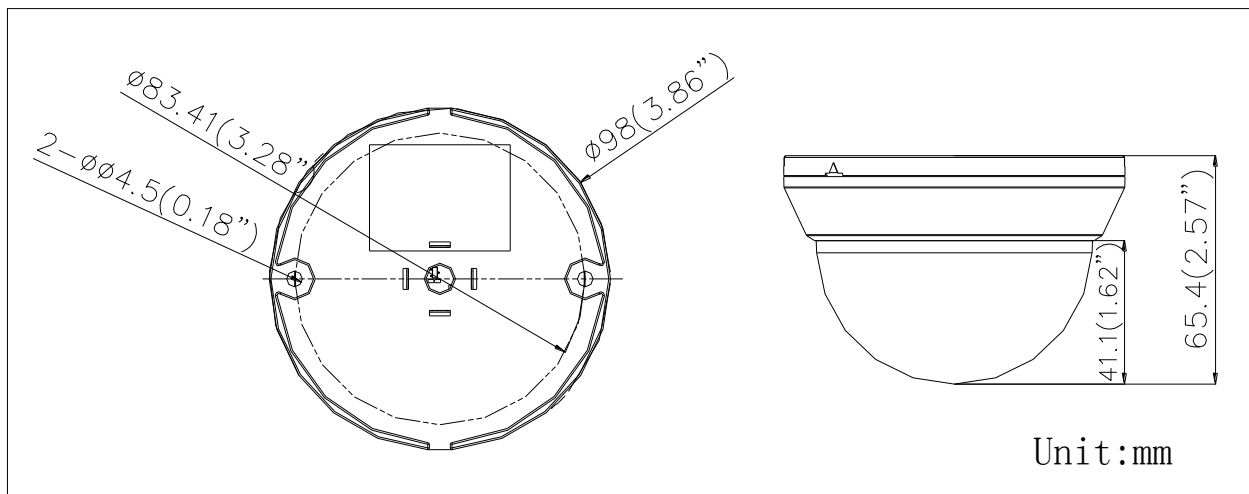

Dimensions