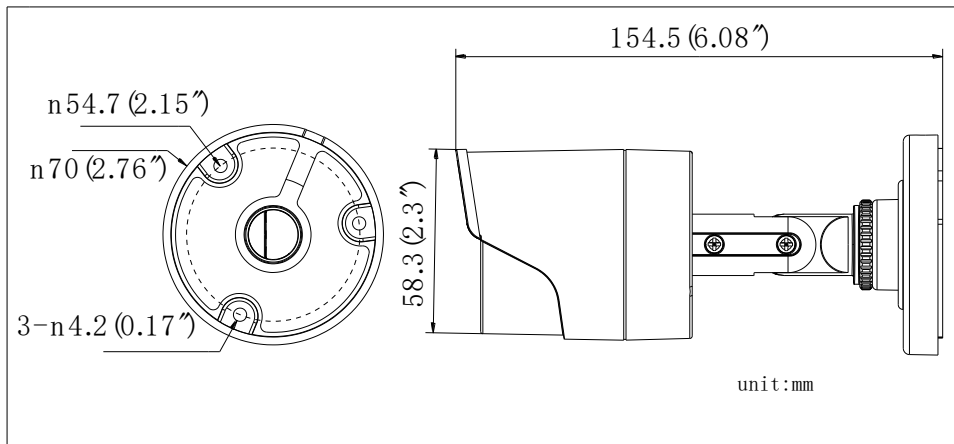

DS-2CE16C0T-IRP HD720P IR Bullet Camera

Key Features

- 1 Megapixel high-performance CMOS
- 720P resolution
- True Day/Night
- DNR, Smart IR
- Up to 20m IR distance
- IP66 weatherproof

Specifications

Camera	
Image Sensor	1MP CMOS Image Sensor
Signal System	PAL/NTSC
Effective Pixels	1296(H)*732(V)
Min. illumination	0.1 Lux @ (F1.2,AGC ON),0 Lux with IR
Shutter Time	1/25(1/30)s to 1/50,000s
Lens	2.8mm, 3.6mm, 6mm optional
	Angle of View: 70.9°(3.6mm), 92°(2.8mm), 56.7°(6mm)
Lens Mount	M12
Day & Night	ICR
Angle Adjustment	Pan: 0 - 360°, Tilt: 0 - 180°, Rotation: 0 - 360°
Synchronization	Internal synchronization
Video Frame Rate	720p@25fps/720p@30fps
HD Video Output	1 Analog HD output
S/N Ratio	> 62dB
General	
Operating Conditions	-40 °C – 60 °C (-40 °F – 140 °F), Humidity 90% or less (non-condensing)
Power Supply	12 VDC ± 15%
Power Consumption	Max. 4W
Protection Level	IP66
IR Range	Up to 20m
Dimensions	Φ70×149.5 mm (Φ2.76" ×5.89")
Weight	300 g

Order Models

DS-2CE16C0T-IRP

Dimensions

Accessories

DS-1280ZJ-XS
Junction box

DS-1H18
Video Balun

X41T
Camera Tester

Distributed by