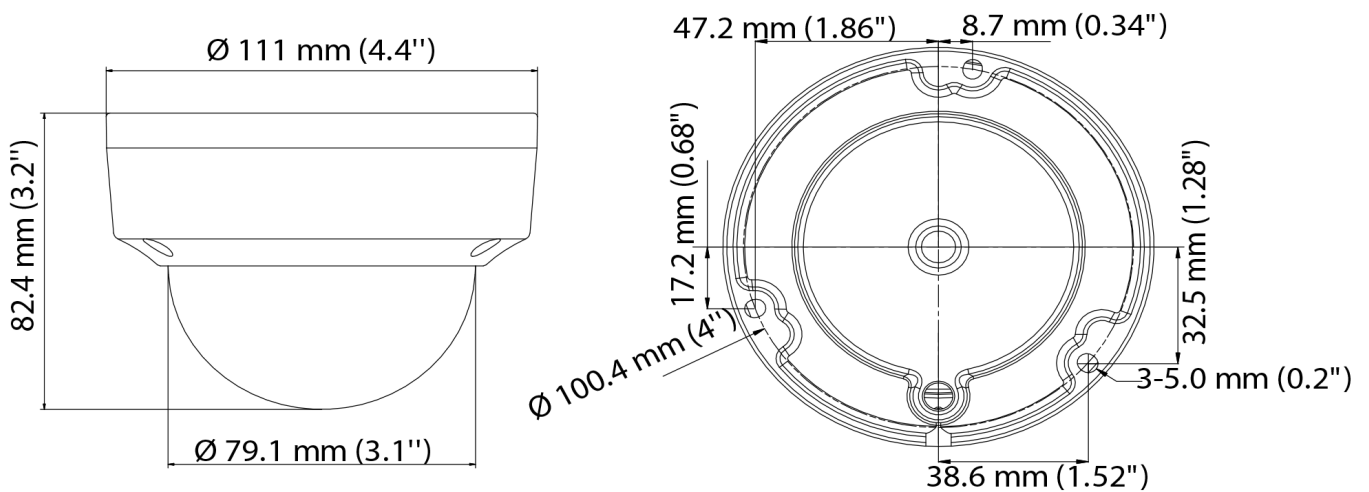

## 8 MP Dome Camera

### Key Features

- 8.29 MP high performance CMOS
- 3840 × 2160 resolution
- 2.8 mm, 3.6 mm, 6 mm fixed lens
- EXIR 2.0, smart IR, up to 30 m IR distance
- 4 in 1 video output (switchable TVI/AHD/CVI/CVBS)
- IP67, IK10
- Up the coax (HIKVISION-C)

### Dimension

### Specification

Camera	
Image Sensor	8.29 megapixel progressive scan CMOS
Signal System	PAL/NTSC
Frame Rate	TVI: 8MP@12.5fps, 8MP@15fps, 5MP@20fps, 4MP@25fps, 4MP@30fps, 2MP@25fps, 2MP@30fps CVI: 8MP@12.5fps, 8MP@15fps AHD: 5MP@20fps CVBS: 960H P/N
Resolution	3840 (H) × 2160 (V)
Min. illumination	Color: 0.01 Lux@(F1.2, AGC ON), 0 Lux with IR
Shutter Time	PAL: 1/12.5 s to 1/50,000 s NTSC: 1/15 s to 1/50,000 s
Lens	2.8 mm, 3.6 mm, 6 mm fixed lens
Horizontal Field of View	102.2° (2.8 mm), 79° (3.6 mm), 50.8° (6 mm), 37.73° (8 mm), 23.96° (12 mm)
Lens Mount	M16
Day & Night	IR cut filter
Angle Adjustment (Bracket)	Pan: 0° to 355°, Tilt: 0° to 75°, Rotate: 0° to 355°
Synchronization	Internal synchronization
DWDR (Digital Wide Dynamic Range)	105 dB
Menu	
AGC	Yes
Day/Night Mode	Auto/Color/BW (Black and White)
White Balance	Auto/Manual
BLC (Backlight Compensation)	Yes
Language	English
Functions	Brightness, Sharpness, DNR, Mirror, Smart IR
Interface	
Video Output	1 HD analog output
Switch Button	TVI/AHD/CVI/CVBS
General	
Operating Conditions	-40 °C to 60 °C (-40 °F to 140 °F), humidity: 90% or less (non-condensation)
Power Supply	12 VDC ±25%
Power Consumption	Max. 5.3 W
Protection Level	IP67, IK10
Material	Metal
IR Range	Up to 30 m
Communication	Up the coax, Protocol: HIKVISION-C (TVI output)
Dimensions	Ø 111 mm × 82.4 mm (Ø 4.4" × 3.2")
Weight	Approx. 495 g (1.09 lb.)