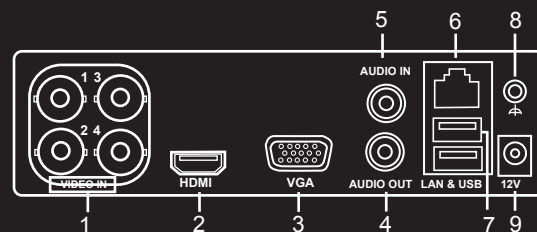

Index	Name
1	VIDEO IN
2	HDMI Interface
3	VGA Interface
4	AUDIO OUT, RCA Connector
5	AUDIO IN, RCA Connector
6	LAN Network Interface
7	USB Ports
8	GND
9	12VDC Power Input

	S08-TURBO-L	S16-TURBO-L
Camera		
Video input	8-Ch	16-Ch
	BNC interface (1.0Vp-p, 75ff)	
Video/Audio input		
Supported 2 IP Camera	720p resolution	
Supported HDTVI Input	1080p lite / 720p / 25 Hz, 720p / 30 Hz	
Supported HDCVI Input	1080p lite / 720p / 25 Hz, 720p / 30 Hz	
Supported AHD Input	1080p lite / 720p / 25 Hz, 720p / 30 Hz, CVBS	
Audio input / Two-way audio input	1 ch, RCA (2.0 Vp-p, 1 Kff)	
Video/Audio input		
HDMI / VGA output	1-ch,1920x1080 / 60Hz, 1280x1024/60Hz, 1280x720 / 60Hz, 1024x768 /60Hz	
Audio output	1-ch,RCA (Linea, 1 Kff)	
Network Management		
Remote connections	128	128
Network protocols	TCP/IP, PPPoE, DHCP, HIK-CONNECT P2P, DNS, DDNS, NTP, SADP, SMTP, SNMP, NFS, iSCSI, UPnP, HTTPS	
Encoding		
Video compression standard	H.264 / H.264+	
Encoding resolution	1080p lite / 720p / WD1 / 4CIF / VGA / CIF	
Frame rate	12 FPS	
Video bitrate	32 Kbps to 4 Mbps	
Stream type	Video, Video & Audio	
Dual-stream	Support, Sub-stream resolution: CIF / QVGA / QCIF (real time)	
Audio compression standard	G.711u	
Audio bitrate	64 Kbps	
Synchronous playback	8-Ch	16-Ch
Hard disk		
Type	1	
Capacity	Up to 6 TB capacity for each disk	
External Interface		
Network interface	1; RJ-45 10M / 100M self-adaptive Ethernet interface	
USB interface	Rear panel: 2x USB 2.0	
General		
Power supply	12V DC	
Consumption (without hard disks)	≤ 12W	≤ 20W
Working temperature	- 10 °C ~ + 55 °C (14 °F ~ 131 °F)	
Working humidity	10% ~ 90%	
Dimensions (W xD xH)	200 x 200 x 45 mm (7.9 x 7.9 x 1.8 inch)	285 x 210 x 45 mm (11.2 x 8.3 x 1.8 inch)
Dimensions (W xD xH)	≤ 0.8 kg (1.8 lb)	≤ 1.2 kg (2.6 lb)