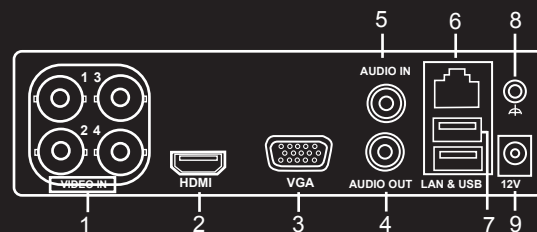

Index	Name
1	VIDEO IN
2	HDMI Interface
3	VGA Interface
4	AUDIO OUT, RCA Connector
5	AUDIO IN, RCA Connector
6	LAN Network Interface
7	USB Ports
8	GND
9	12VDC Power Input

Camera	
Video input	4-Ch BNC interface (1.0Vp-p, 75Ω)
Video/Audio input	
Supported 1 IP Camera	720p resolution
Supported HDTV Input	1080p lite / 720p / 25 Hz, 720p / 30 Hz
Supported HDCVI Input	1080p lite / 720p / 25 Hz, 720p / 30 Hz
Supported AHD Input	1080p lite / 720p / 25 Hz, 720p / 30 Hz, CVBS
Audio input / Two-way audio input	1 ch, RCA (2.0 Vp-p, 1 KΩ)
Video/Audio input	
HDMI / VGA output	1-ch,1920x1080 / 60Hz, 1280x1024/60Hz, 1280x720 / 60Hz, 1024x768 /60Hz
Audio output	1-ch,RCA (Linea, 1 KΩ)
Network Management	
Remote connections	32
Network protocols	TCP/IP, PPPoE, DHCP, HIK-CONNECT P2P, DNS, DDNS, NTP, SADP, SMTP, SNMP, NFS, iSCSI, UPnP, HTTPS
Encoding	
Video compression standard	H.264 / H.264+
Encoding resolution	1080p lite / 720p / WD1 / 4CIF / VGA / CIF
Frame rate	12 FPS
Video bitrate	32 Kbps to 4 Mbps
Stream type	Video, Video & Audio
Dual-stream	Support, Sub-stream resolution: CIF / QVGA / QCIF (real time)
Audio compression standard	G.711u
Audio bitrate	64 Kbps
Synchronous playback	4-Ch
Hard disk	
Type	1
Capacity	Up to 6 TB capacity for each disk
External Interface	
Network interface	1; RJ-45 10M / 100M self-adaptive Ethernet interface
USB interface	Rear panel: 2x USB 2.0
General	
Power supply	12V DC
Consumption (without hard disks)	8 W
Working temperature	- 10 °C ~ + 55 °C ( 14 °F - 131 °F )
Working humidity	10% - 90%
Dimensions (W D H)	200 x 200 x 45 mm (7.9 x 7.9 x 1.8 inch)
Weight (without HDD)	0.8 kg (1.8 lb)